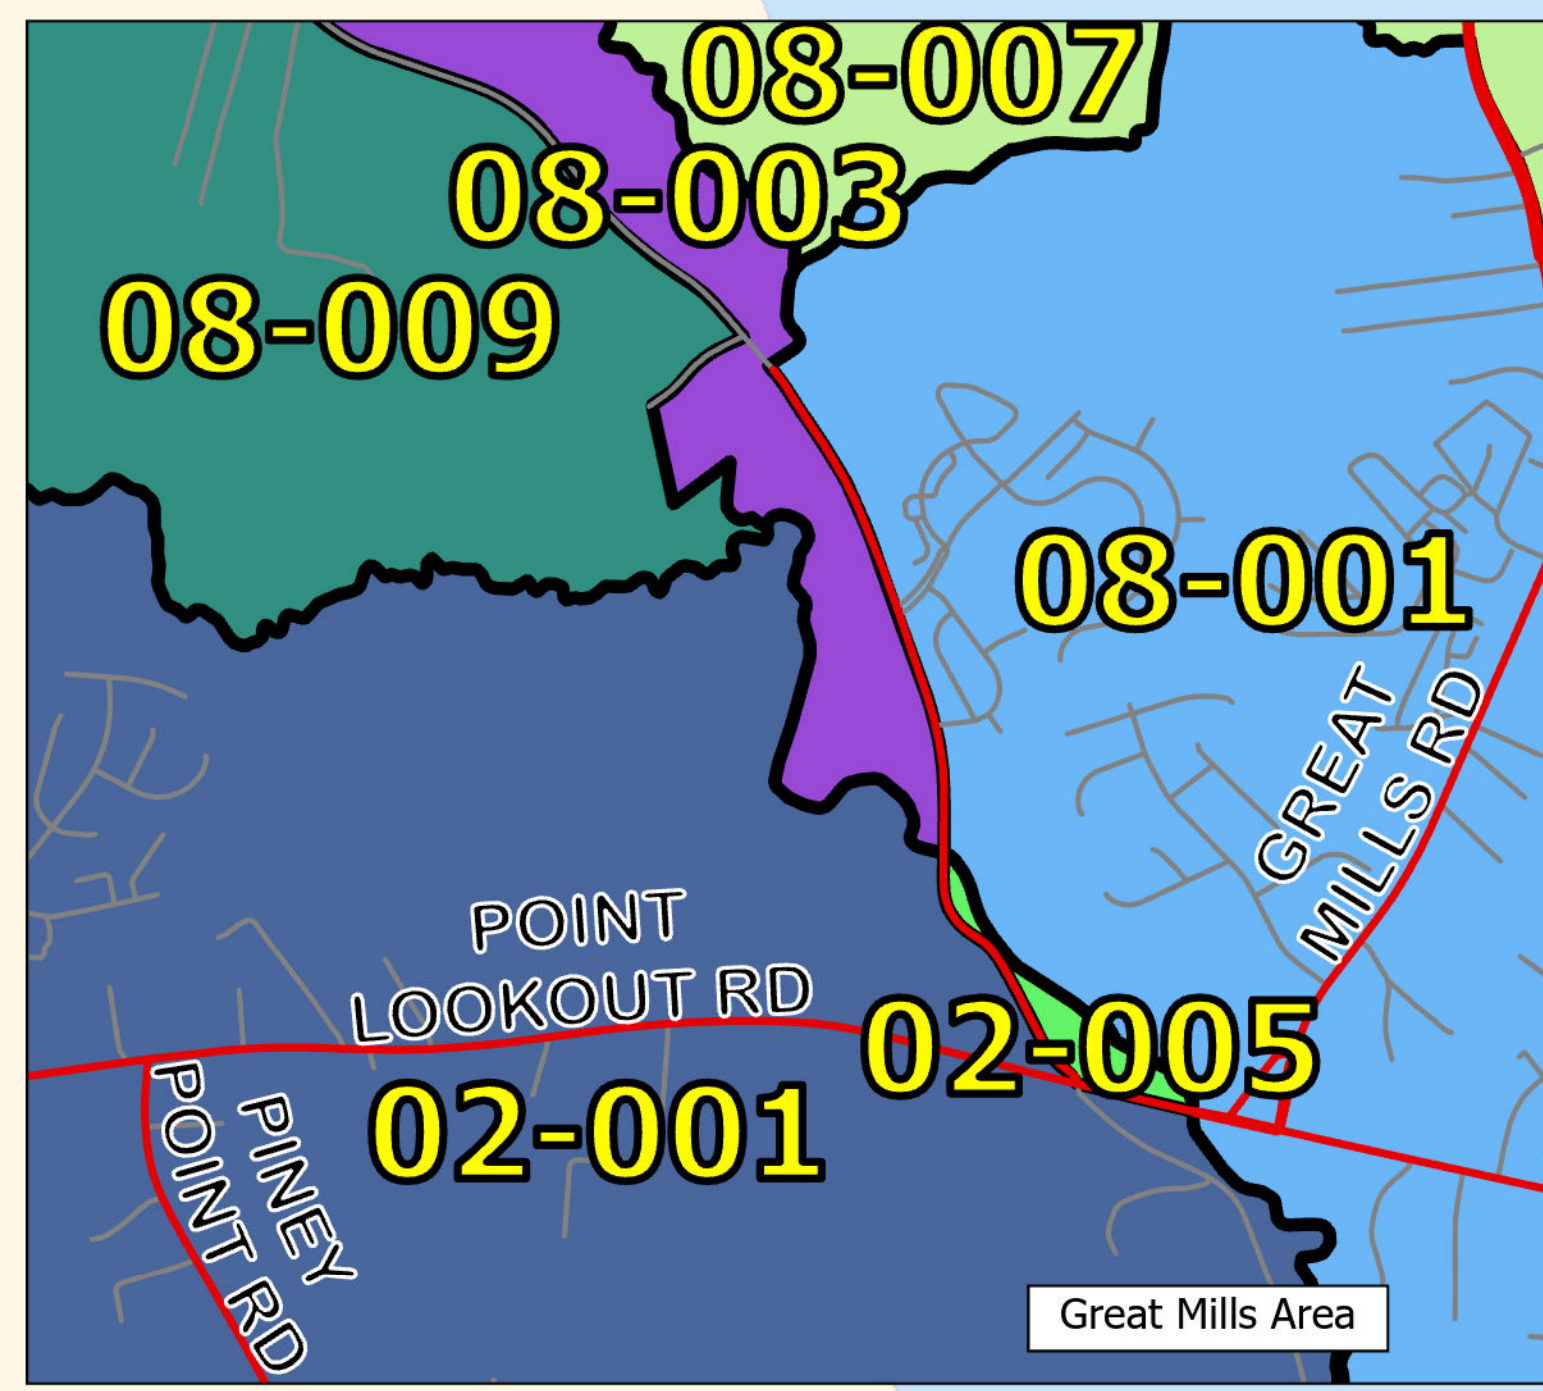

St. Mary's County, Maryland

Election Precincts

Legend:

- Leonardtown (hatched pattern)
- Election Precincts (solid color)
- County Roads (thin grey line)
- State Roads (thick red line)