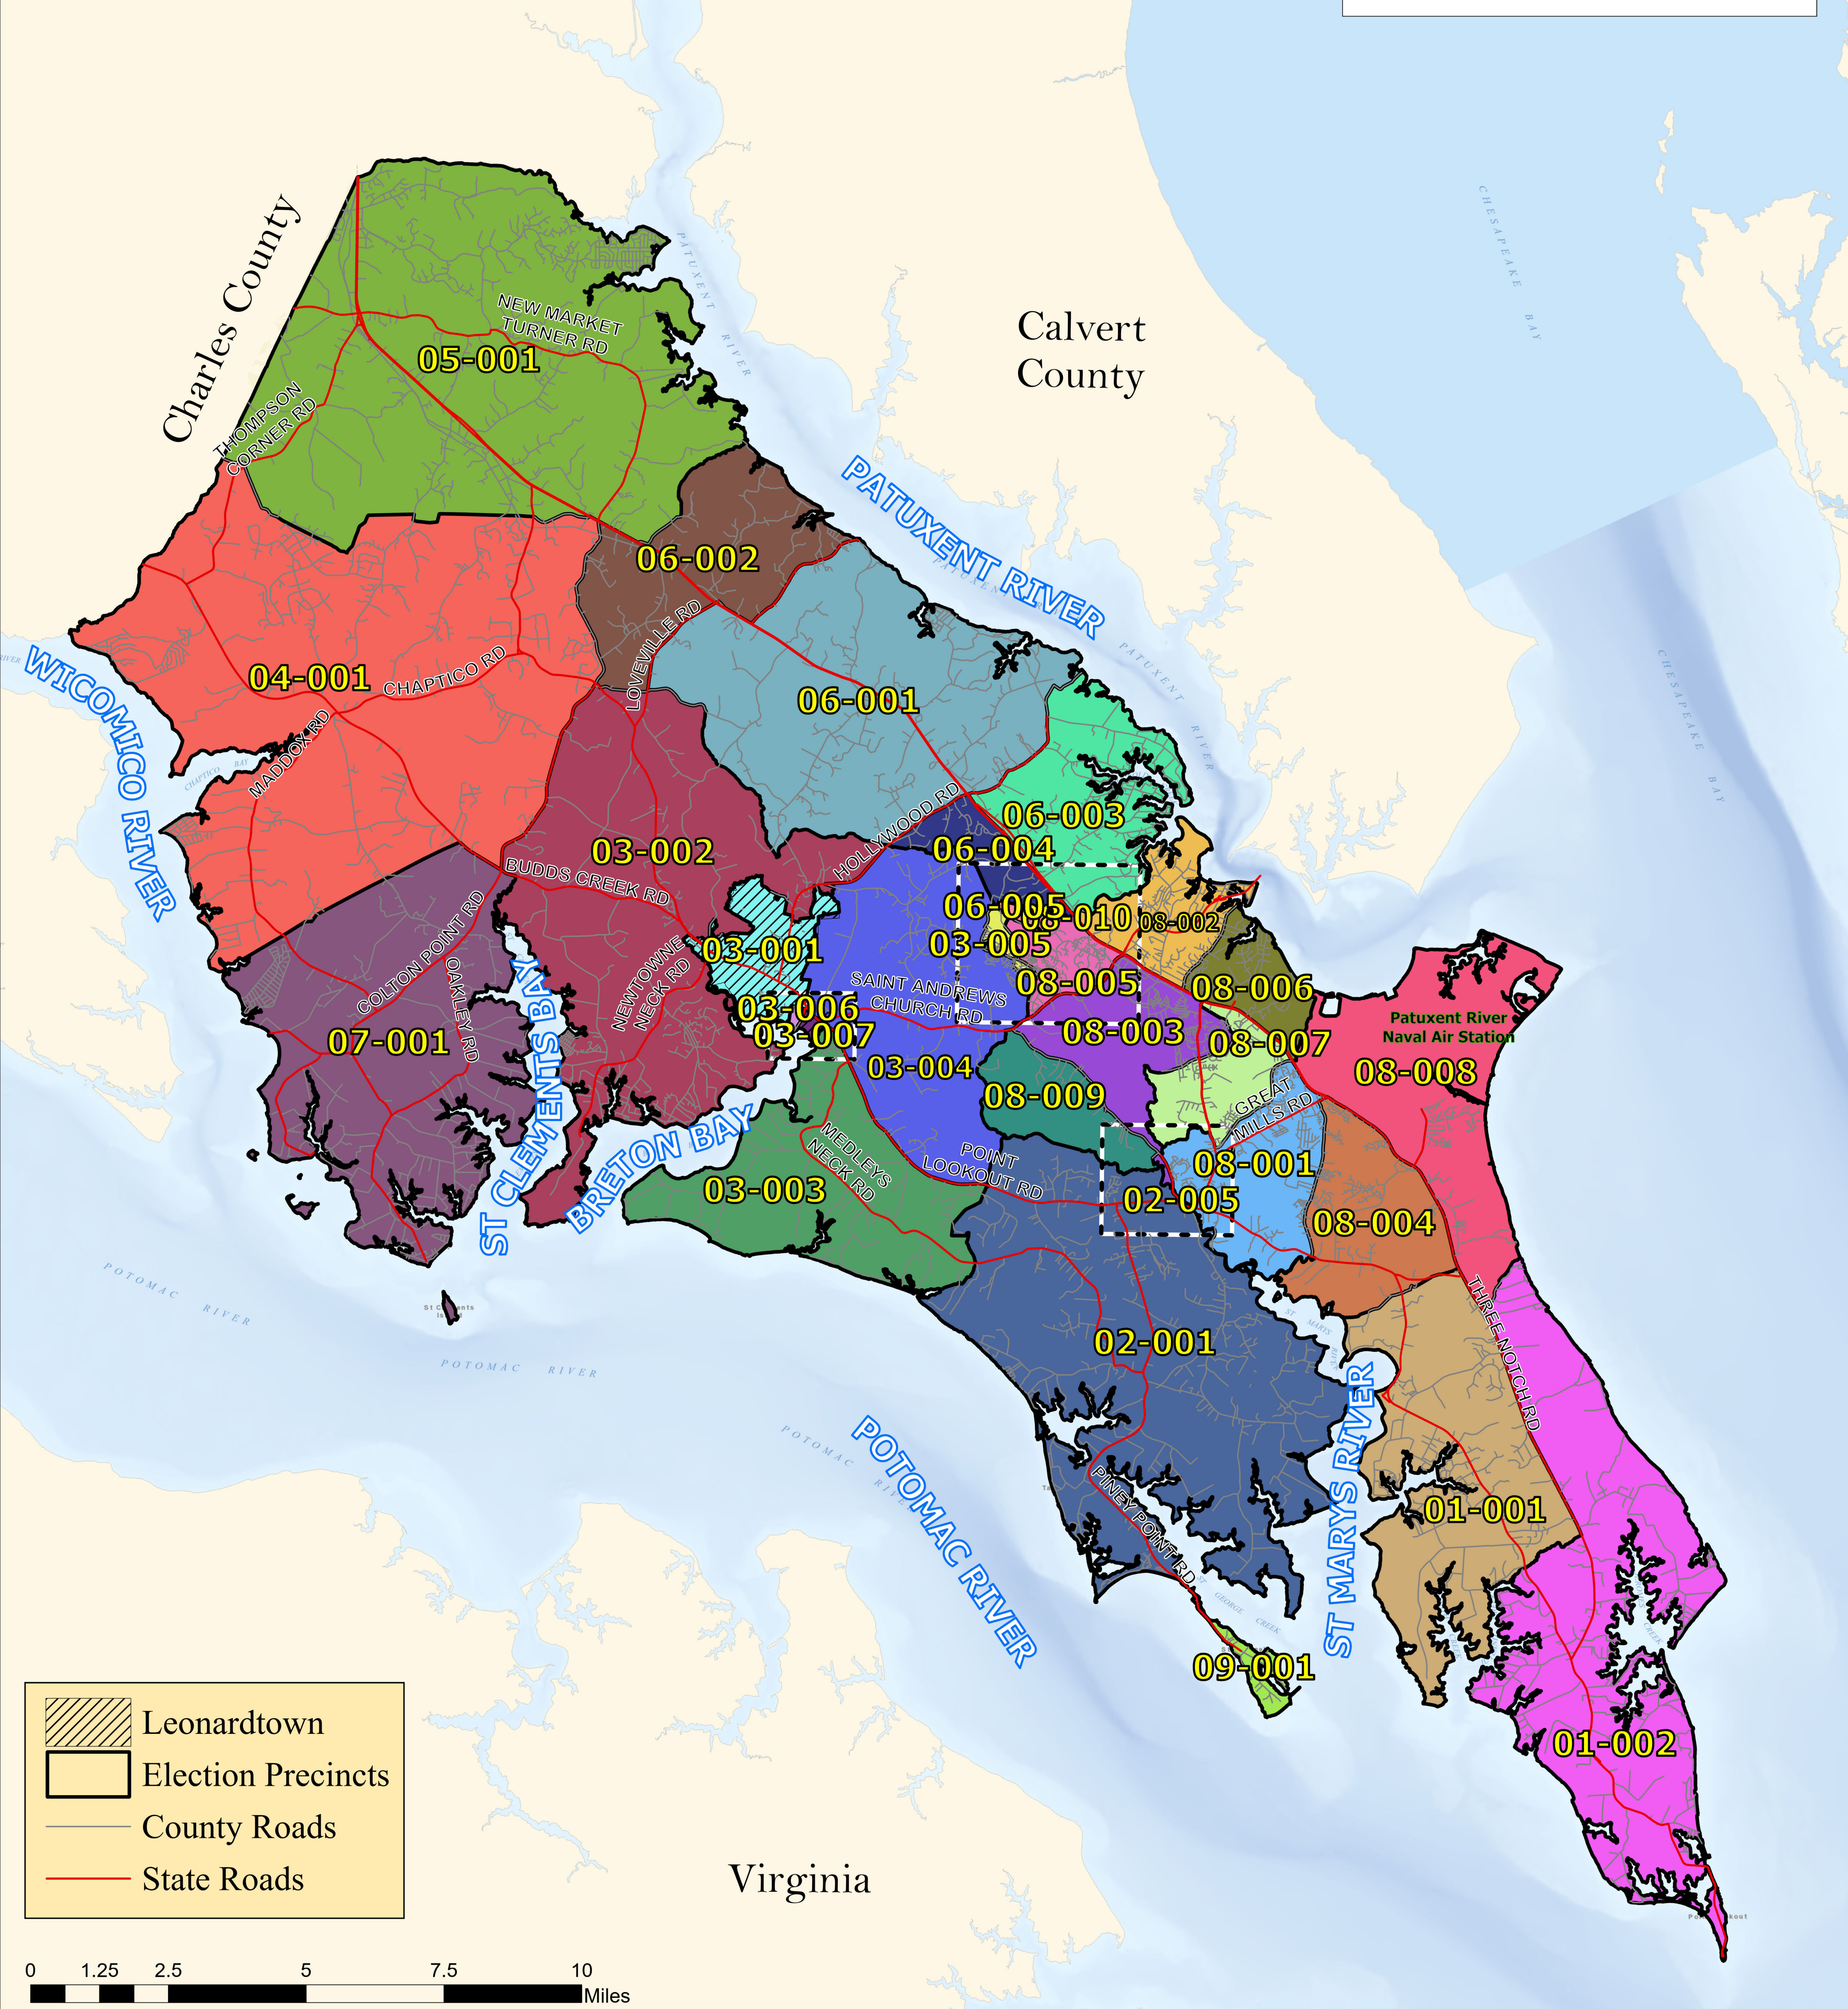

St. Mary's County, Maryland

Election Precincts

Legend:

- Leonardtown (hatched pattern)
- Election Precincts (solid color)
- County Roads (thin grey line)
- State Roads (thick red line)