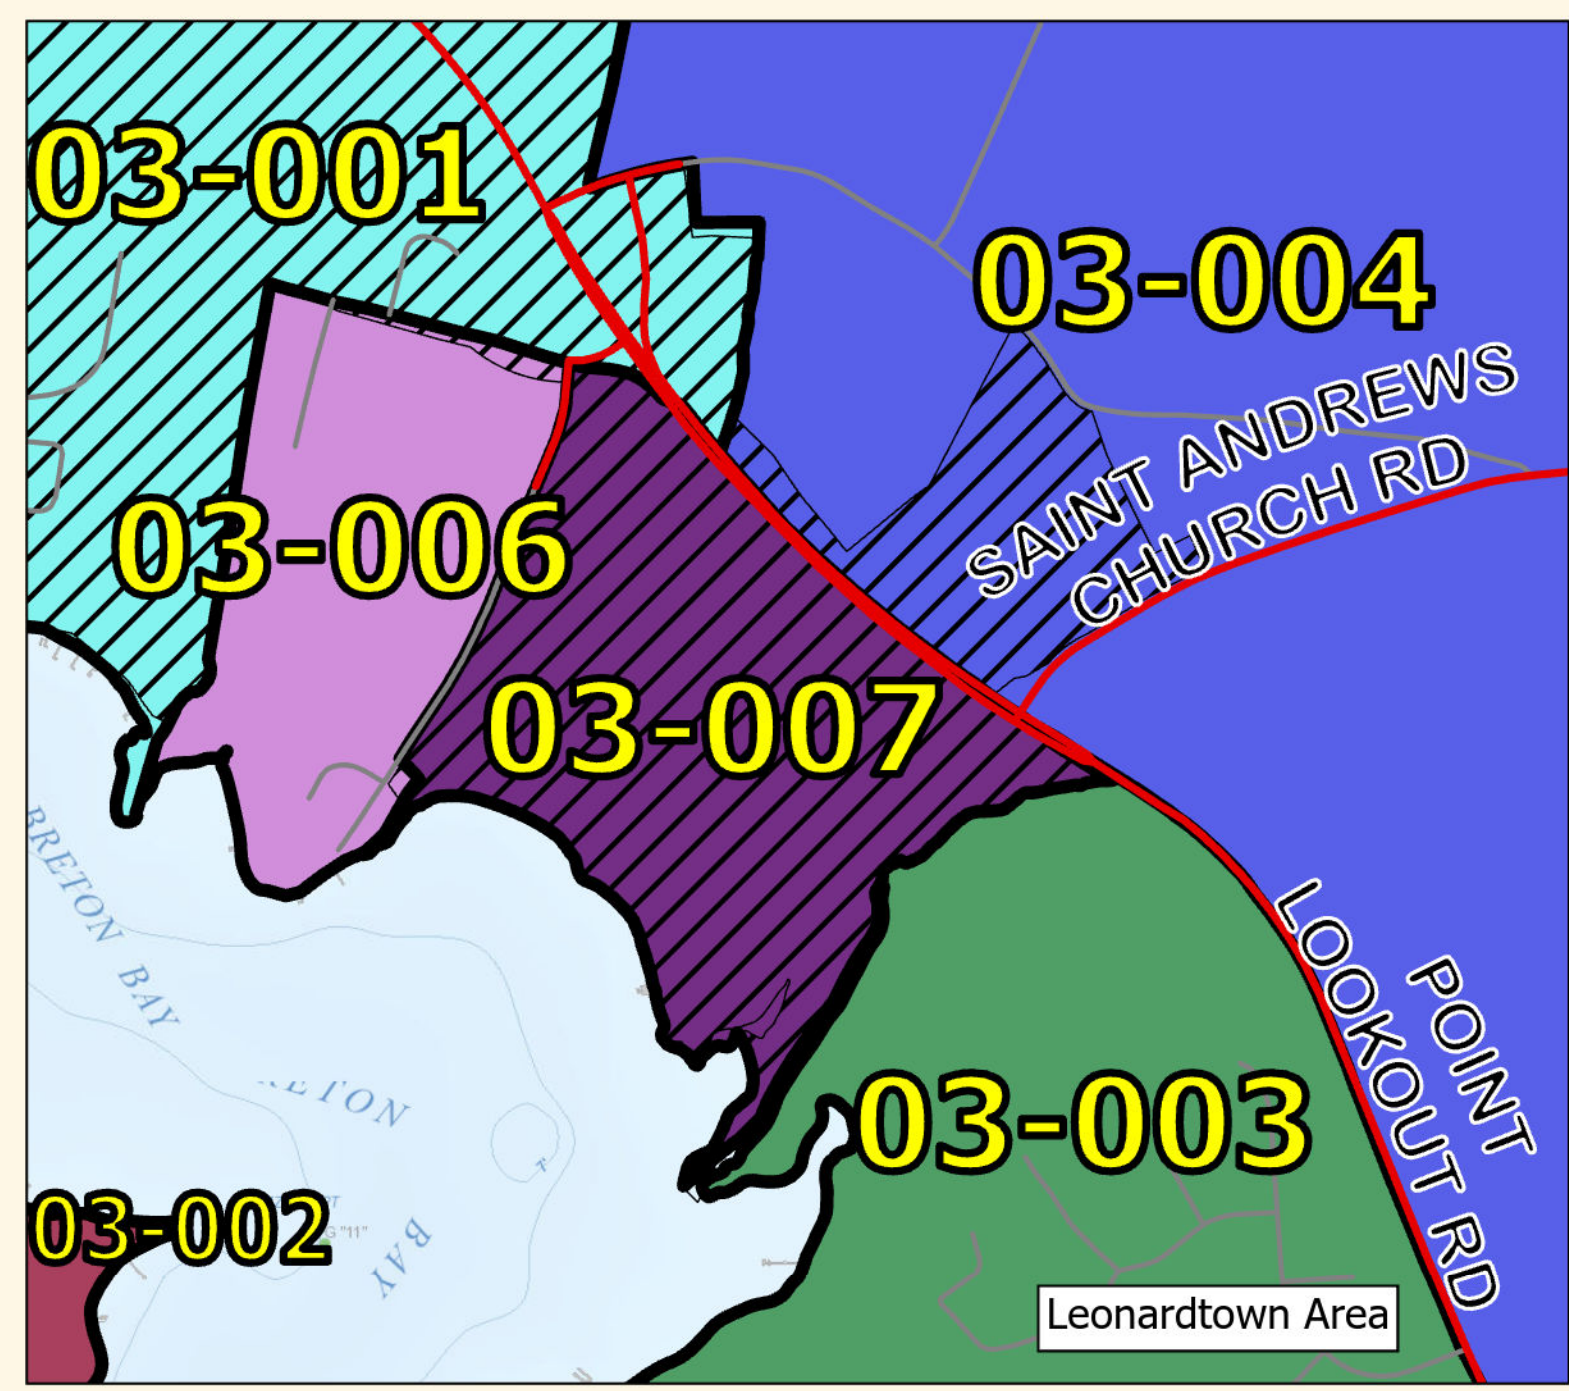

St. Mary's County, Maryland

Election Precincts

Legend:

- Leonardtown (hatched pattern)
- Election Precincts (solid color)
- County Roads (thin grey line)
- State Roads (thick red line)