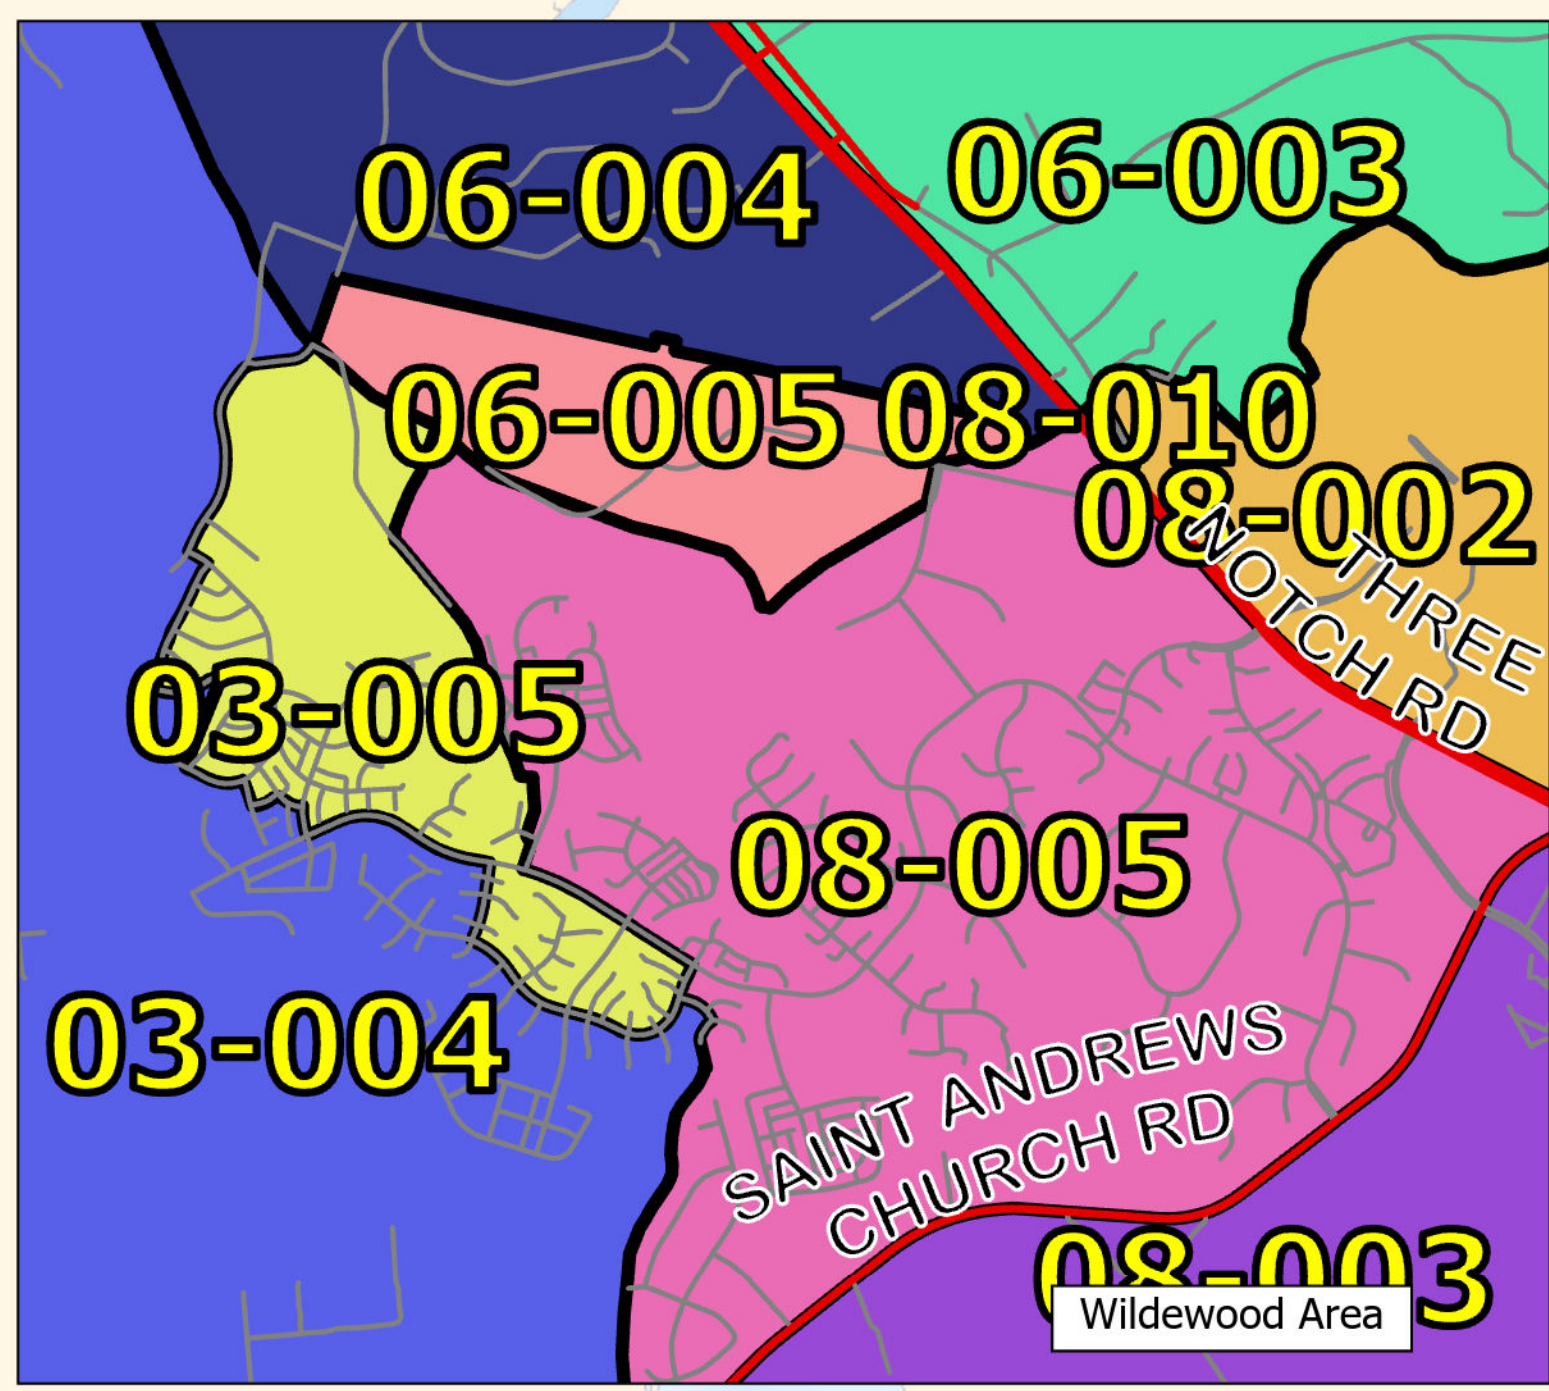

St. Mary's County, Maryland

Election Precincts

Legend:

- Leonardtown (hatched pattern)
- Election Precincts (solid color)
- County Roads (thin grey line)
- State Roads (thick red line)